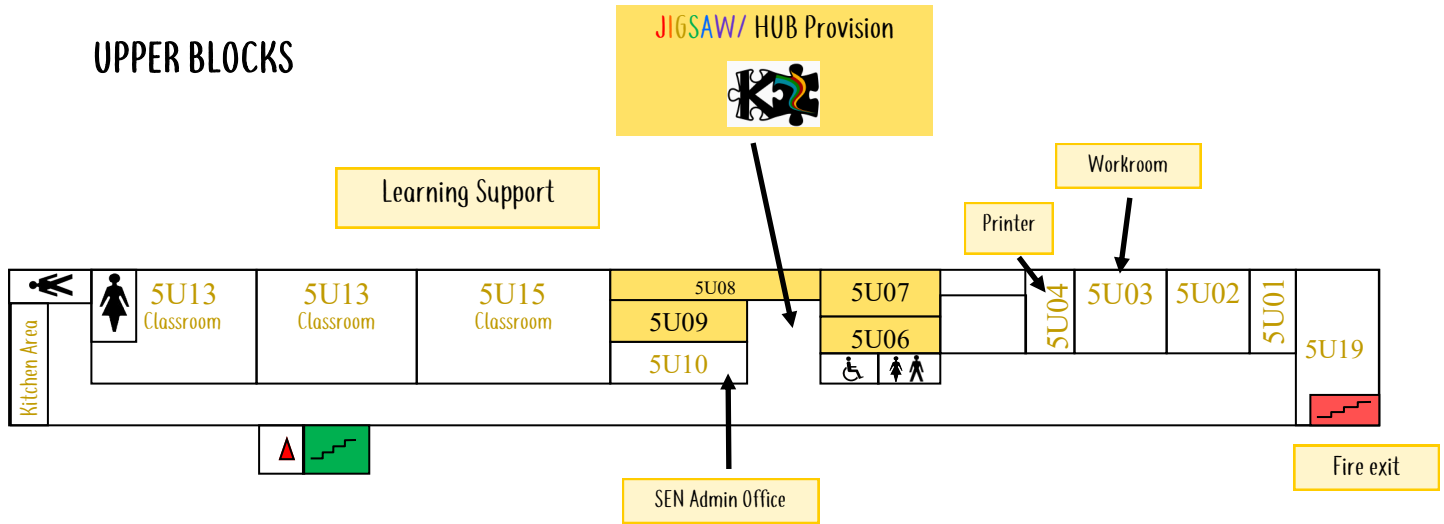

Ken Stimpson Community School Map

LOWER BLOCKS

Please use the rubbish bins provided and respect other people's games

Not to scale

Key:

	Female Toilets		Up stairs
	Male Toilets		Down stairs
	Accessible Toilet		Both up/down stairs
			Lift (Use only for students with permission)

LOWER BLOCKS = Ground floor of buildings
UPPER BLOCKS = Upper floor of the buildings

Ken Stimpson Community School Map

UPPER BLOCKS

Not to scale

Key:

	Female Toilets		Up stairs
	Male Toilets		Down stairs
	Accessible Toilet		Both up/down stairs
			Lift (Use only for students with permission)

LOWER BLOCKS = Ground floor of buildings

UPPER BLOCKS = Upper floor of the buildings