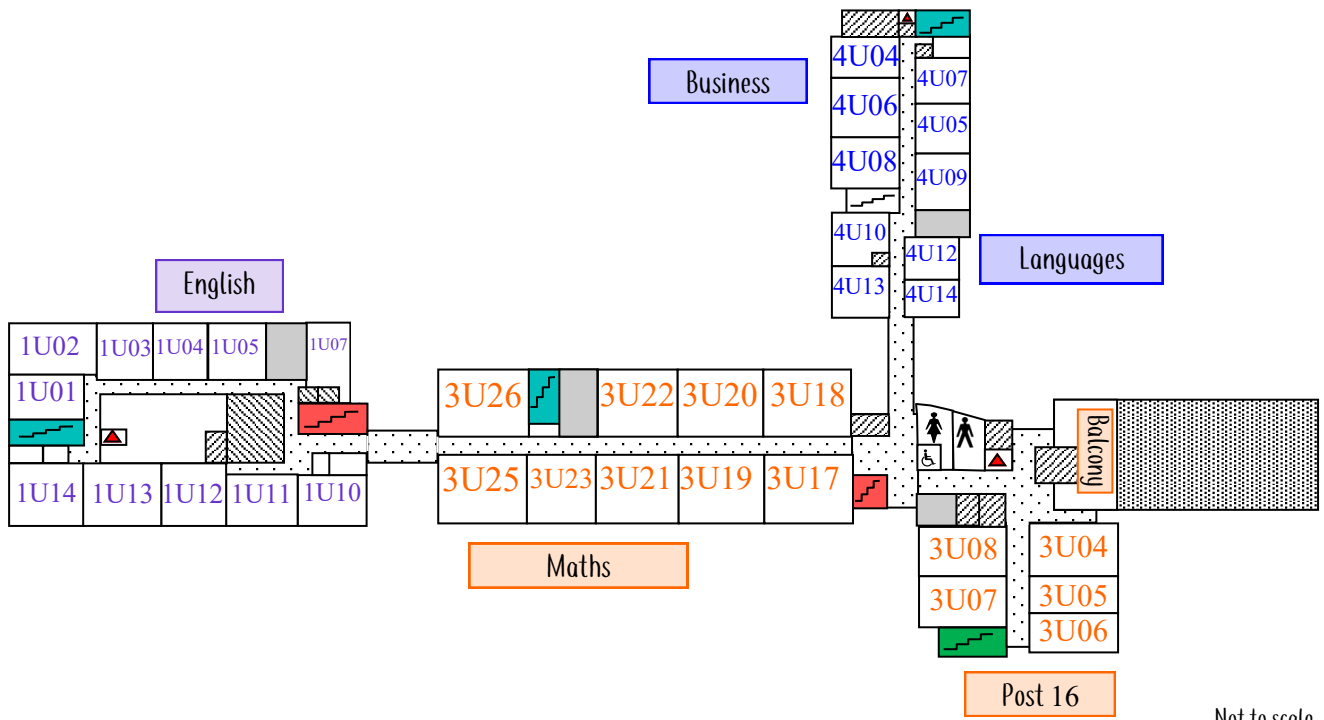

Ken Stimpson Community School Map

LOWER BLOCKS

Please use the rubbish bins provided and respect other people's games

Not to scale

Key:

	Female Toilets		Up stairs
	Male Toilets		Down stairs
	Accessible Toilet		Both up/down stairs
			Lift (Use only for students with permission)

LOWER BLOCKS = Ground floor of buildings
UPPER BLOCKS = Upper floor of the buildings

Ken Stimpson Community School Map

UPPER BLOCKS

Not to scale

Key:

	Female Toilets		Up stairs
	Male Toilets		Down stairs
	Accessible Toilet		Both up/down stairs
			Lift (Use only for students with permission)

LOWER BLOCKS = Ground floor of buildings

UPPER BLOCKS = Upper floor of the buildings