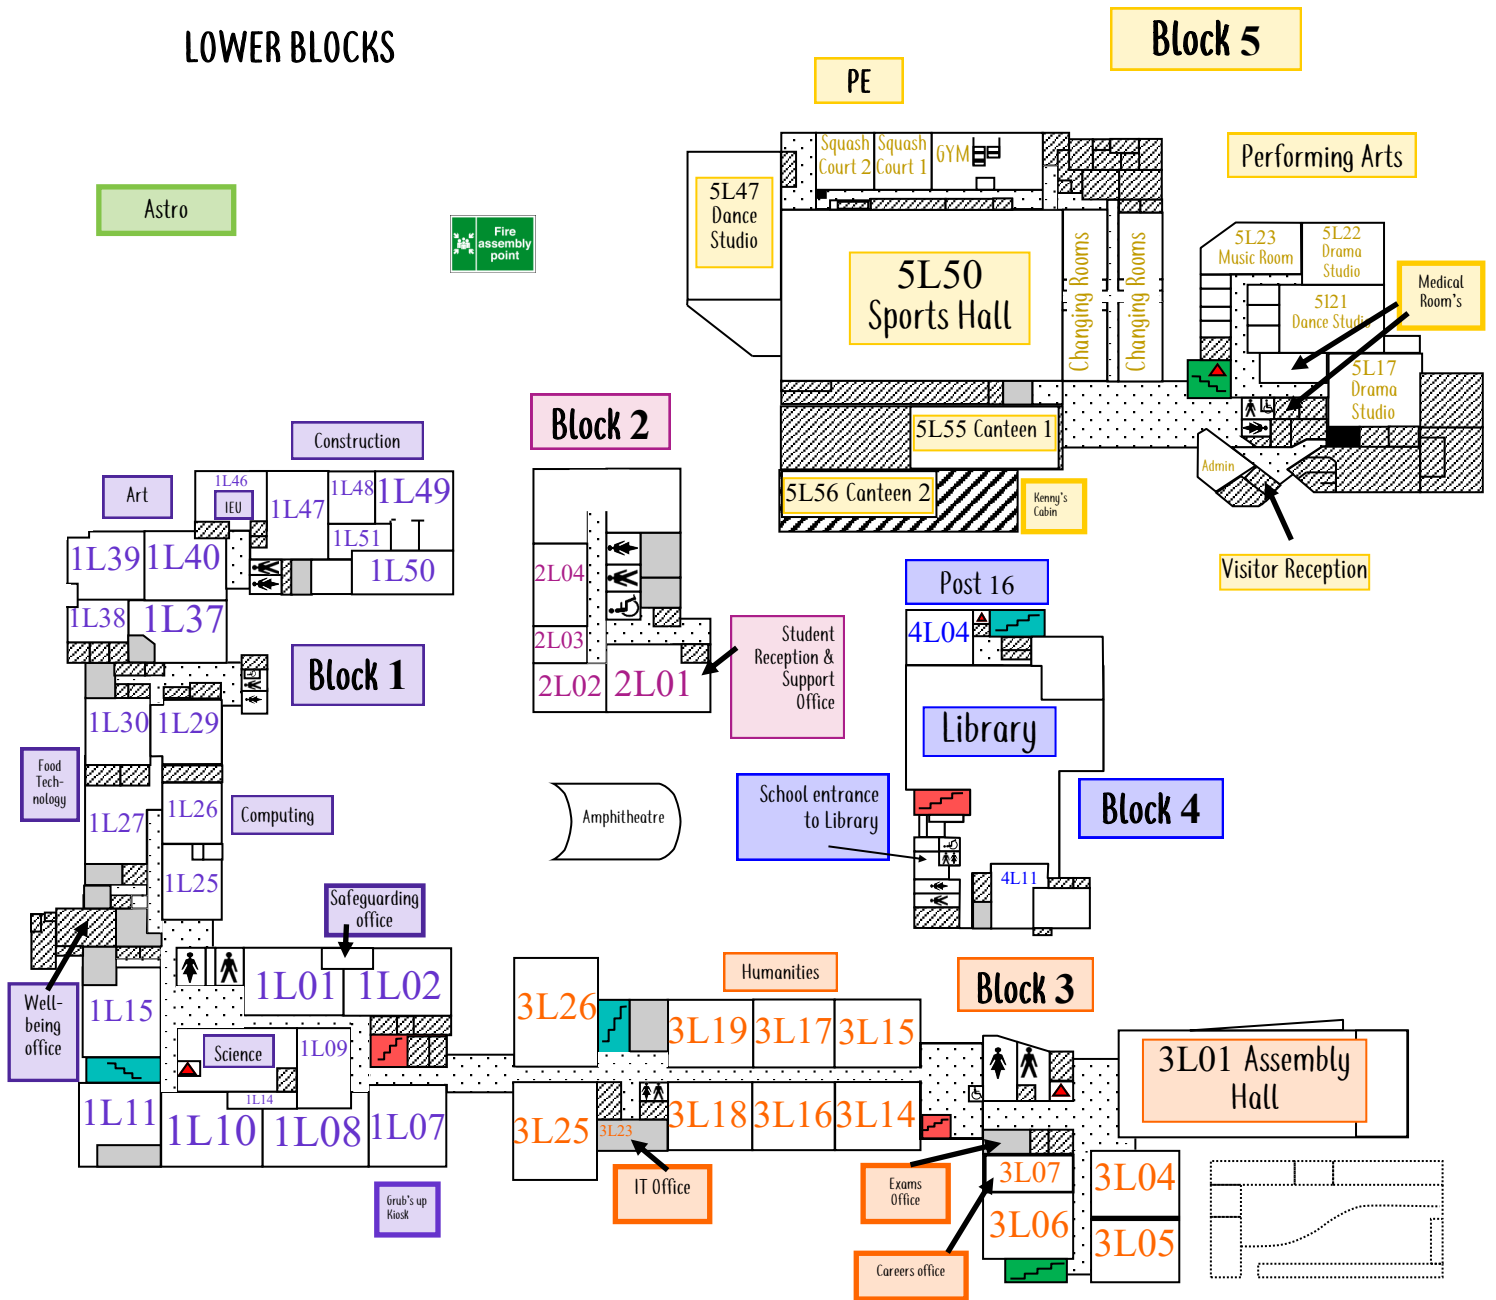

Ken Stimpson Community School Map

LOWER BLOCKS

Please use the rubbish bins provided and respect other people's games

Not to scale

Key:

	Female Toilets		Up stairs
	Male Toilets		Down stairs
	Accessible Toilet		Both up/down stairs
			Lift (Use only for students with permission)

LOWER BLOCKS = Ground floor of buildings
UPPER BLOCKS = Upper floor of the buildings

Ken Stimpson Community School Map

UPPER BLOCKS

Not to scale

Key:

	Female Toilets		Up stairs
	Male Toilets		Down stairs
	Accessible Toilet		Both up/down stairs
			Lift (Use only for students with permission)

LOWER BLOCKS = Ground floor of buildings

UPPER BLOCKS = Upper floor of the buildings